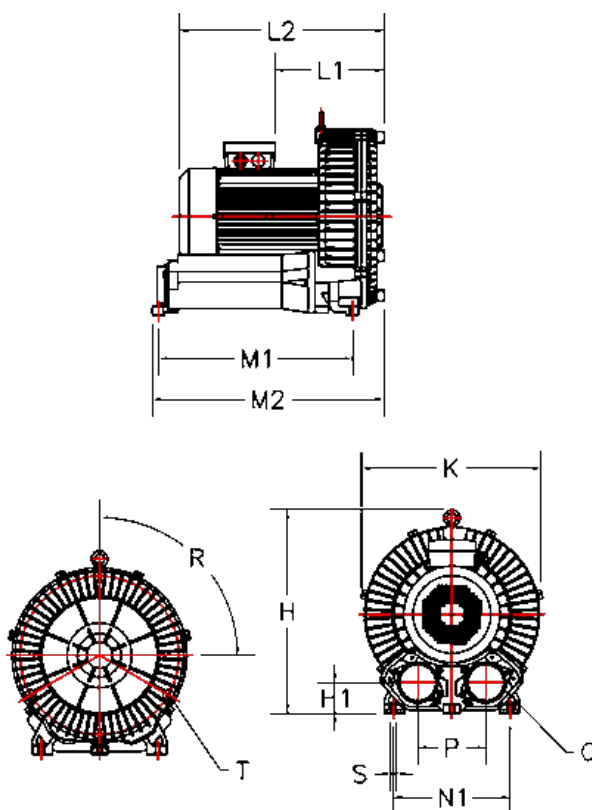

# Data Sheet

Article number: 276102290401

Description: KLEEblower KB229L 0,4/0,5 kW  
3x230/400V 50/60Hz Single stage

## Measures

H = 249	N1 = 205
H1 = 42	Noise level dB 50/60Hz = 58/61
K = 248	P = 91
L1 = 80	Q = 2-PF 1 1/2" (NPT 1 1/2")
L2 = 239	R (degrees) = 3x120
M1 = 82	S = 4 x Ø10
M2 = 253	T = 3 - M6X1
N = 227	